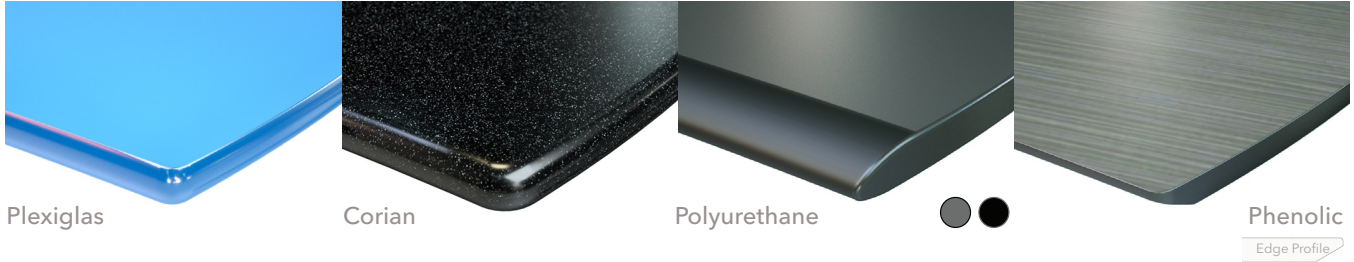

TIME BASE CONSOLES

FITT-E Stock Finishes

EDGE

Bumper Type A

Bumper Type B

Edgeband

WORKSURFACE | Laminate

Linoleum

SIDE PANEL | 3DL

Laminate

- 1 - Silver monitor arms
- 2 - Clear anodized aluminum
- 3 - Black HDPE doors
- 4 - Noir side panel
- 5 - Black HDPE core panel

TIME BASE CONSOLES

FITT-E Premium Finishes

EDGE

WORKSURFACE | Solid Surface

Phenolic

Anti-Fingerprint Laminate

SIDE PANEL | 3DL

ACCESS PANEL | HDPE

- 1 - Black, white, or silver monitor arms
- 2 - White, grey, or black HDPE doors
- 3 - Black anodized aluminum
- 4 - Black powder coated steel