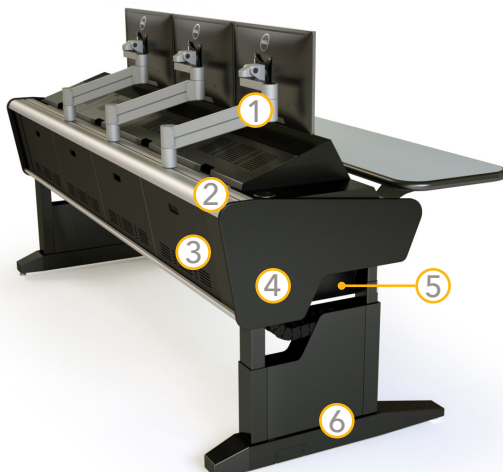

TIME BASE CONSOLES

FITT-E Stock Finishes

EDGE

Bumper Type A

Bumper Type B

Edgeband

WORKSURFACE | Laminate

Linoleum

SIDE PANEL | 3DL

Laminate

- 1 - Silver monitor arms
- 2 - Clear anodized aluminum
- 3 - Black HDPE doors
- 4 - Noir side panel
- 5 - Black HDPE core panel

TIME BASE CONSOLES

FITT-E Premium Finishes

EDGE

WORKSURFACE | Solid Surface

Phenolic

Anti-Fingerprint Laminate

SIDE PANEL | 3DL

ACCESS PANEL | HDPE

- 1 - Black, white, or silver monitor arms
- 2 - White, grey, or black HDPE doors
- 3 - Black anodized aluminum
- 4 - Black powder coated steel