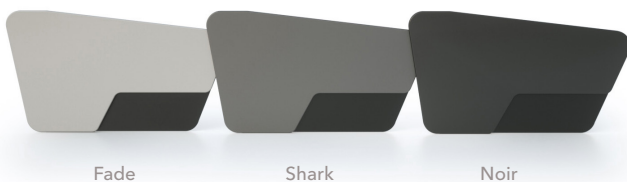

TIME BASE CONSOLES

FITT-E Stock Finishes

EDGE

Bumper Type A

Bumper Type B

Edgeband

WORKSURFACE | Laminate

Linoleum

SIDE PANEL | 3DL

Laminate

- 1 - Silver monitor arms
- 2 - Clear anodized aluminum
- 3 - Black HDPE doors
- 4 - Noir side panel
- 5 - Black HDPE core panel

TIME BASE CONSOLES

FITT-E Premium Finishes

EDGE

WORKSURFACE | Solid Surface

Phenolic

Anti-Fingerprint Laminate

SIDE PANEL | 3DL

ACCESS PANEL | HDPE

- 1 - Black, white, or silver monitor arms
- 2 - White, grey, or black HDPE doors
- 3 - Black anodized aluminum
- 4 - Black powder coated steel