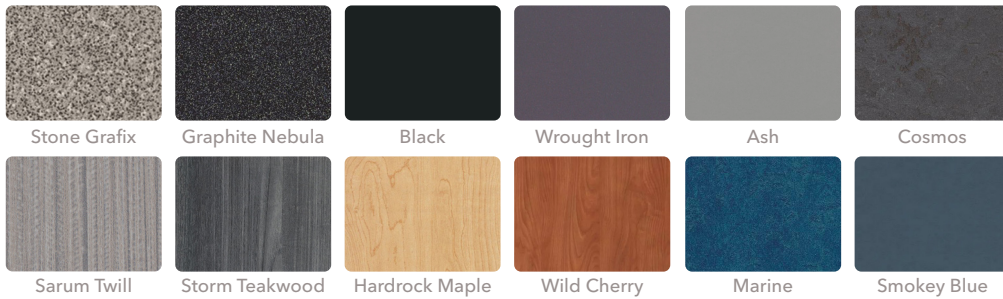

TIME BASE CONSOLES

FITT-E Stock Finishes

EDGE

Bumper Type A

Bumper Type B

Edgeband

WORKSURFACE | Laminate

Linoleum

SIDE PANEL | 3DL

Laminate

- 1 - Silver monitor arms
- 2 - Clear anodized aluminum
- 3 - Black HDPE doors
- 4 - Noir side panel
- 5 - Black HDPE core panel

TIME BASE CONSOLES

FITT-E Premium Finishes

EDGE

WORKSURFACE | Solid Surface

Phenolic

Anti-Fingerprint Laminate

SIDE PANEL | 3DL

ACCESS PANEL | HDPE

- 1 - Black, white, or silver monitor arms
- 2 - White, grey, or black HDPE doors
- 3 - Black anodized aluminum
- 4 - Black powder coated steel